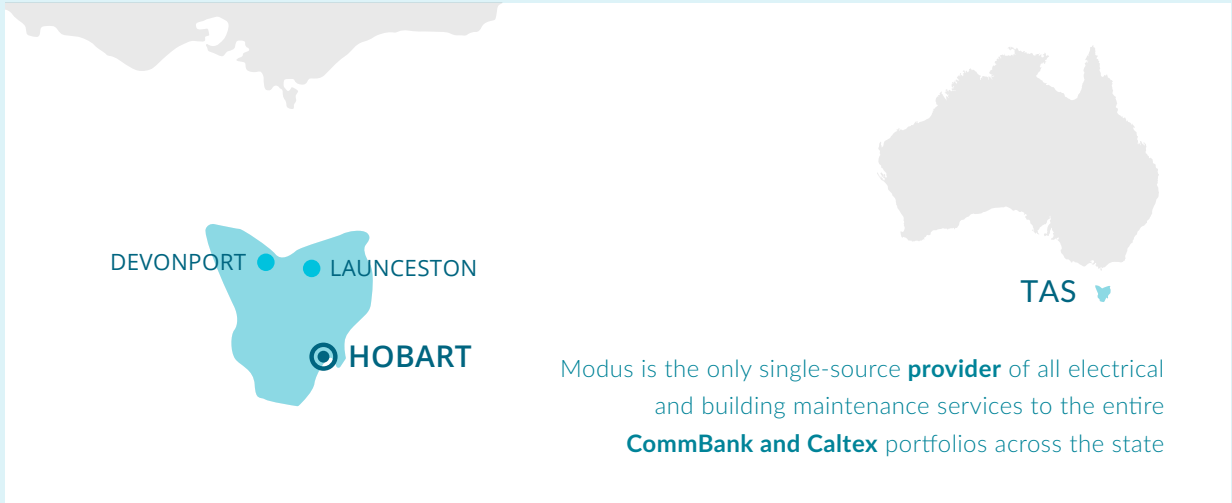

# TASMANIA

Tested and current direct supplier agreements for every geographical zone across the state, ensuring a fully integrated, single-source contracting solution.

#### SUCCESSFUL WORK ORDERS

Successfully performs more than 2,000 WOs per year across the state.

#### REGULAR STAFF TRAVEL

Modus staff travel at regular intervals to Tasmania undertaking six monthly and yearly PM services to all Caltex and CommBank retail sites, ensuring Modus staff are present every month within the state.